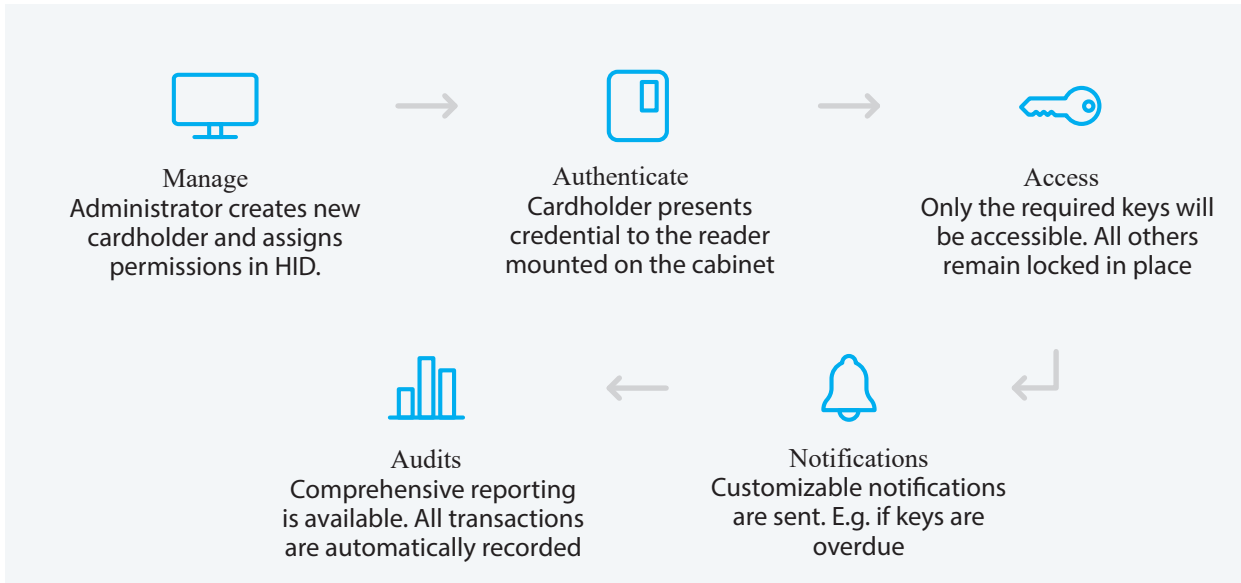

Integrated key management & access control

Torus + HID makes it easy for staff and contractors to access the keys they need. This integrated solution means only authorized personnel have access to keys - you can control access to each key and know exactly who has them.

Security
Keys are secured when not in use and can only be accessed by authorized users

Efficiency
Reduce time and frustration associated with manually checking keys in and out

Accuracy
Maintain consistent details across systems without additional data entry

Unified Reporting
Enjoy comprehensive reporting and a single source of truth

Advantages

Deploy seamlessly across all your sites allowing for comprehensive management of cardholders, buildings and keys. Update permissions in real time and view all reporting from within HID.