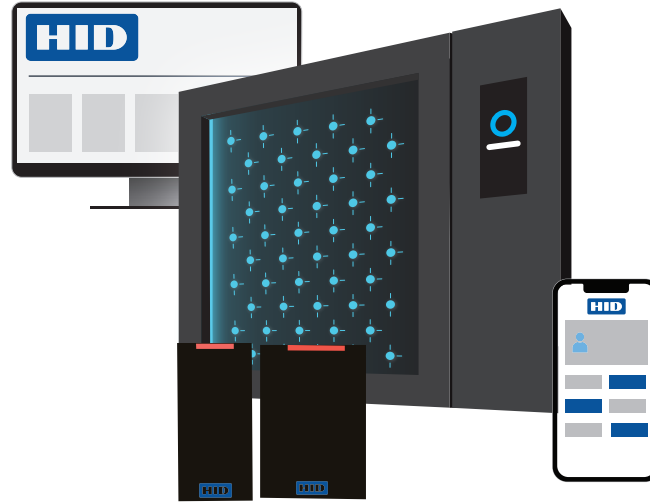

Integrated key management & access control

Torus + HID makes it easy for staff and contractors to access the keys they need. This integrated solution means only authorized personnel have access to keys - you can control access to each key and know exactly who has them.

Security
Keys are secured when not in use and can only be accessed by authorized users

Efficiency
Reduce time and frustration associated with manually checking keys in and out

Accuracy
Maintain consistent details across systems without additional data entry

Unified Reporting
Enjoy comprehensive reporting and a single source of truth

Advantages

Deploy seamlessly across all your sites allowing for comprehensive management of cardholders, buildings and keys. Update permissions in real time and view all reporting from within HID.