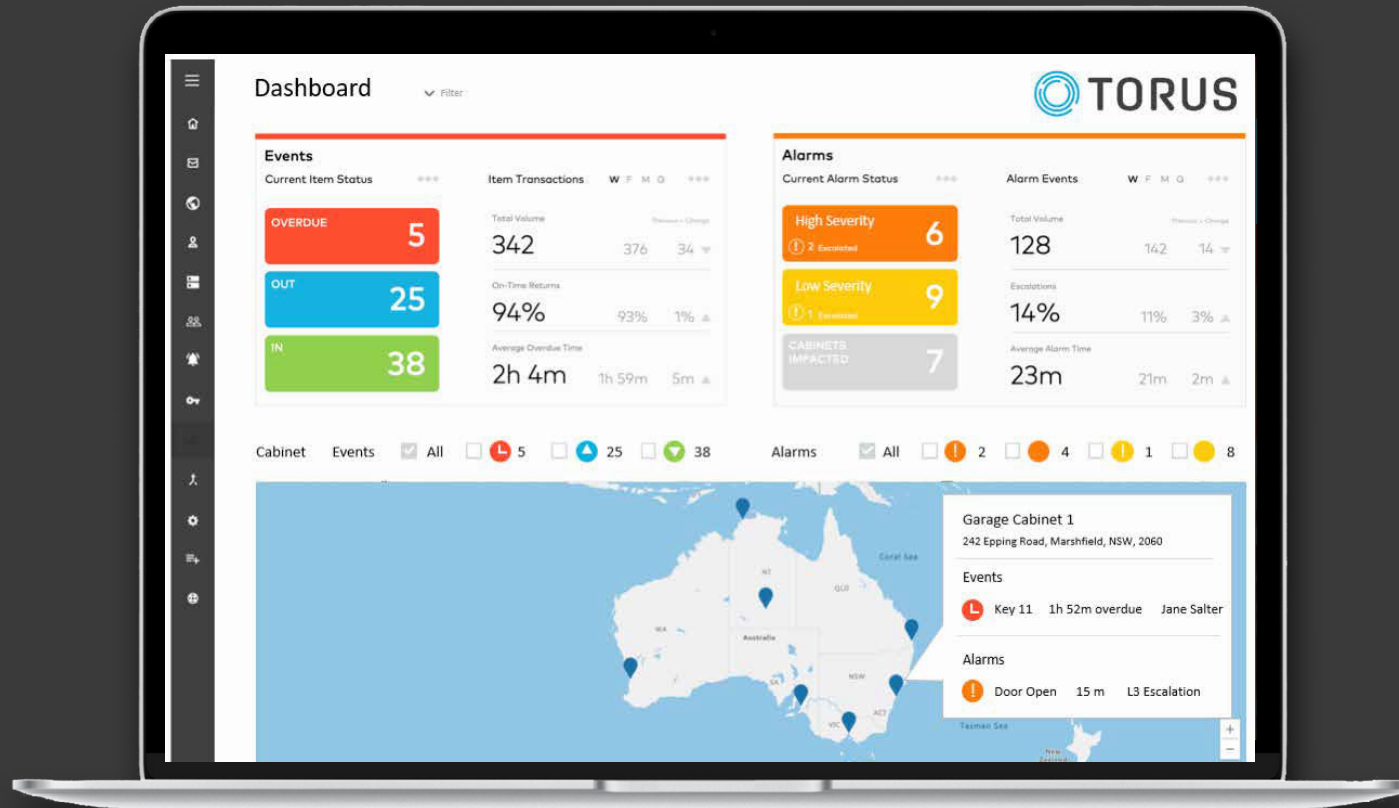

## Remote key control

Make fast, informed decisions with insightful dashboards and reports. Anywhere, Anytime!

# INTUITIVE DASHBOARD