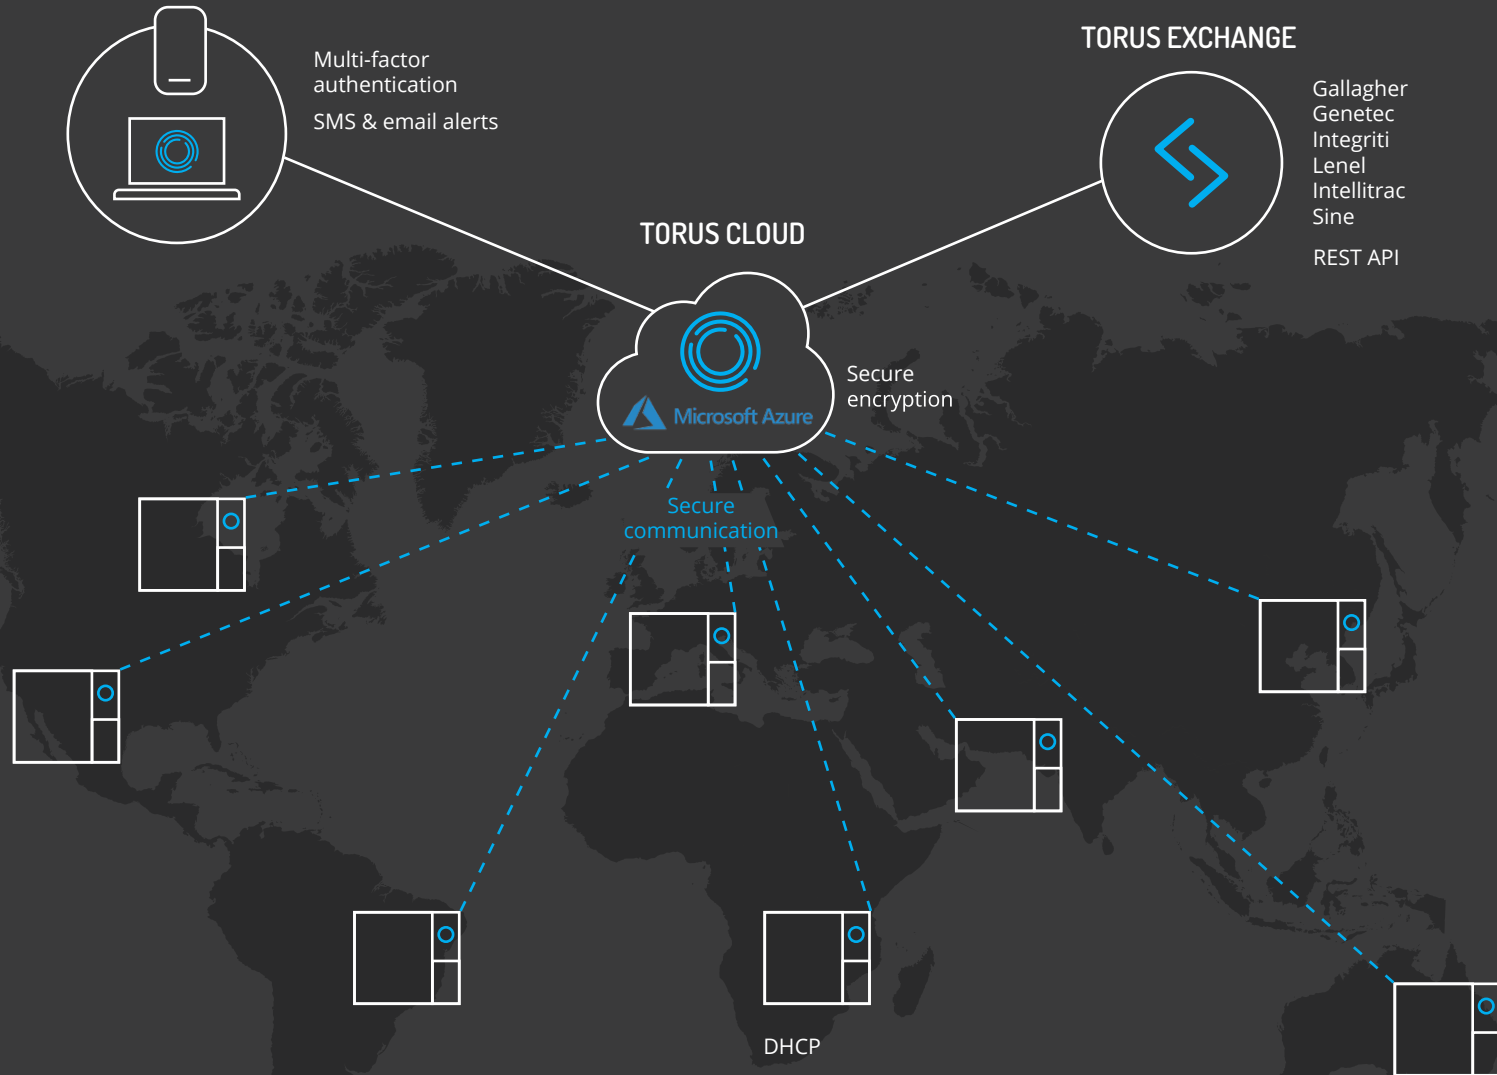

# ARCHITECTURE

## Microsoft Azure

Torus software inherits Azure's multi-layered security, deployed across multiple physical data centres, infrastructure and operations teams, supported by the largest team of cybersecurity experts globally.