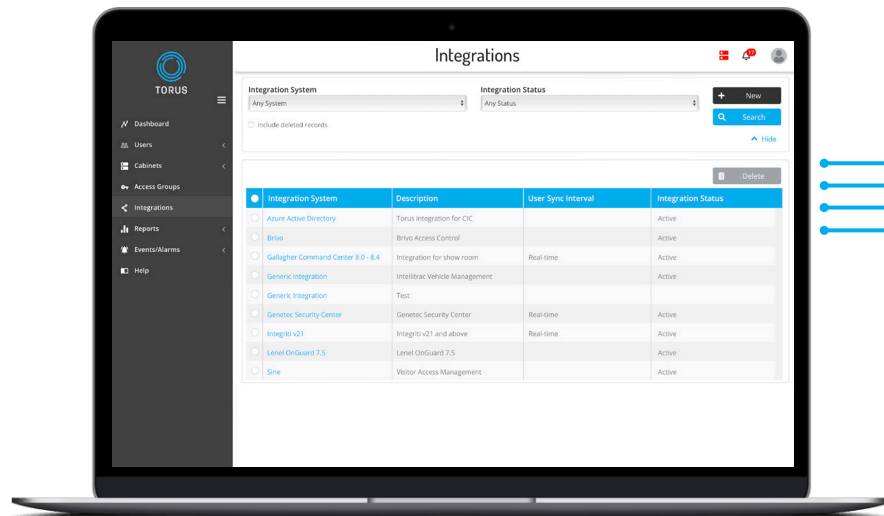

# INTUITIVE DASHBOARD

# INTEGRATES WITH THIRD-PARTY SOFTWARE

Torus integrates with a wide range of access control systems – allowing you to control your cabinets from one central platform.

**LESS**  
DATA ENTRY

**IMPROVED**  
ACCURACY

**UNIFIED**  
REPORTING

**ENHANCED**  
SECURITY

Genetec™

GALLAGHER

LENEL

sine

SIEMENS

IntelliTrac  
Imagine