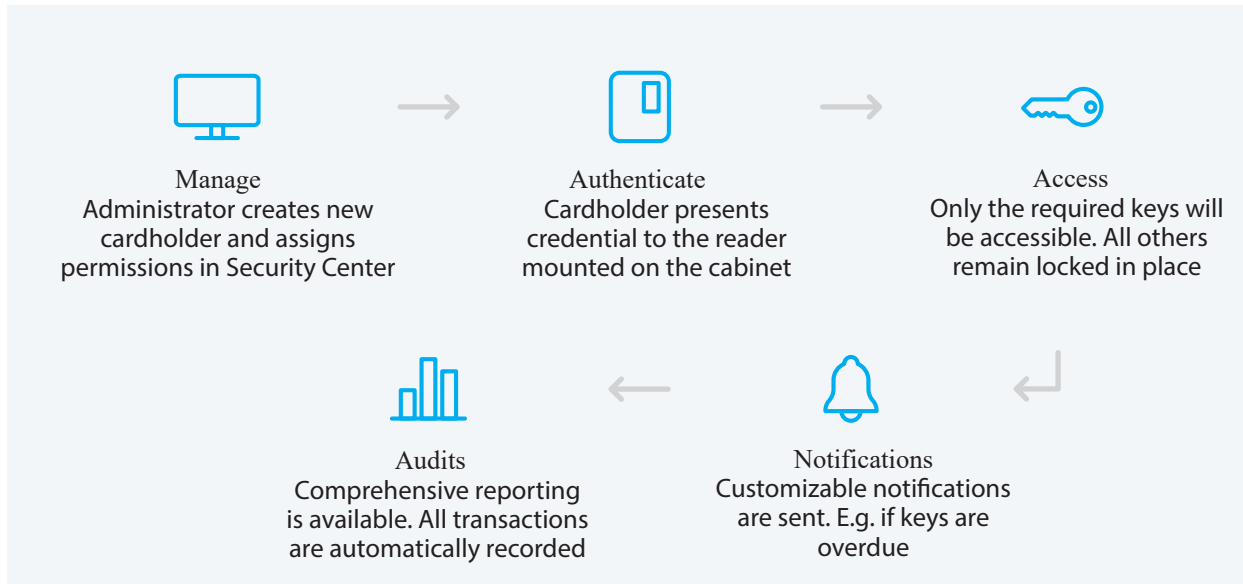

## Integrated key management & access control

Torus + Genetec makes it easy for staff and contractors to access the keys they need. This integrated solution means only authorized personnel have access to keys - you can control access to each key and know exactly who has them.

**Security**  
Keys are secured when not in use and can only be accessed by authorized users

**Efficiency**  
Reduce time and frustration associated with manually checking keys in and out

**Accuracy**  
Maintain consistent details across systems without additional data entry

### Advantages

Deploy seamlessly across all your sites allowing for comprehensive management of cardholders, buildings and keys. Update permissions in real time and view all reporting on user activity and alarms from within Genetec Security Centre.