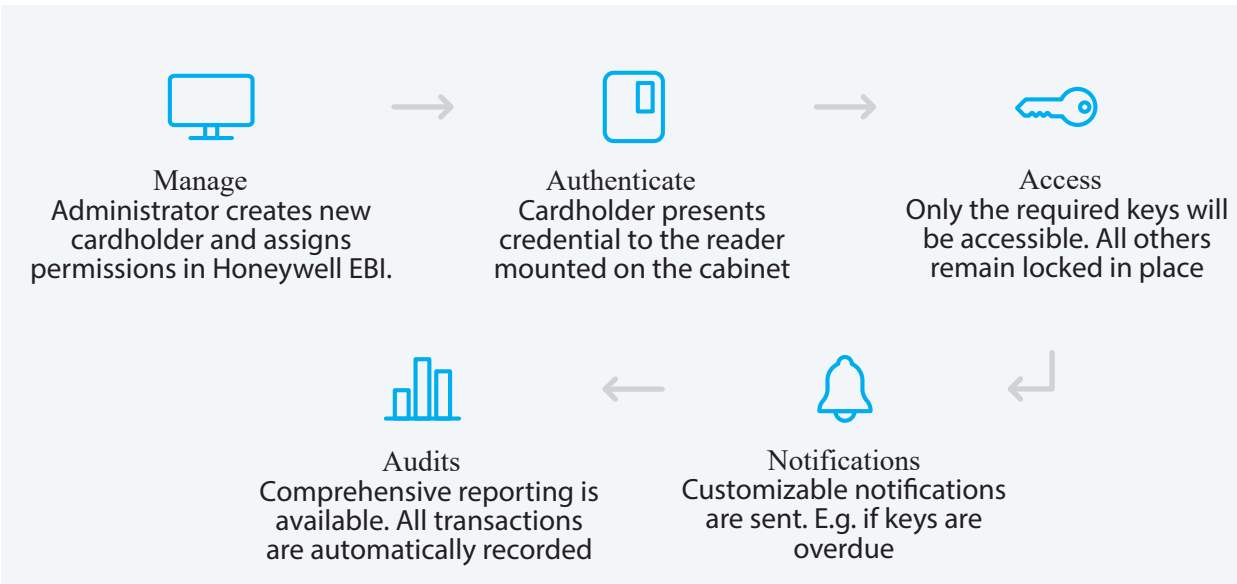

## Integrated key management & access control

Torus + Honeywell Enterprise Buildings Integrator (EBI) R600 and (EBI) R610 makes it easy for staff and contractors to access the keys they need. This integrated solution means only authorized personnel have access to keys - you can control access to each key and know exactly who has them.

**Security**  
Keys are secured when not in use and can only be accessed by authorized users

**Efficiency**  
Reduce time and frustration associated with manually checking keys in and out

**Accuracy**  
Maintain consistent details across systems without additional data entry

**Unified Reporting**  
Enjoy comprehensive reporting and a single source of truth

### Advantages

Deploy seamlessly across all your sites allowing for comprehensive management of cardholders, buildings and keys. Update permissions in real time and view all reporting on user activity and alarms from within Honeywell EBI.